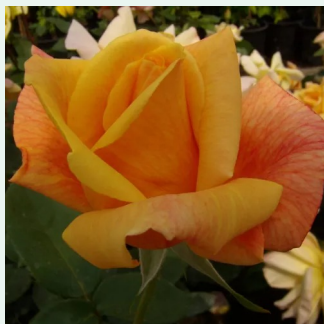

Rosa Sutter's Gold

giallo - Rose Climber
380-420 cm
rosa intensamente profumata - 0
O.L. "Ollie" Weeks